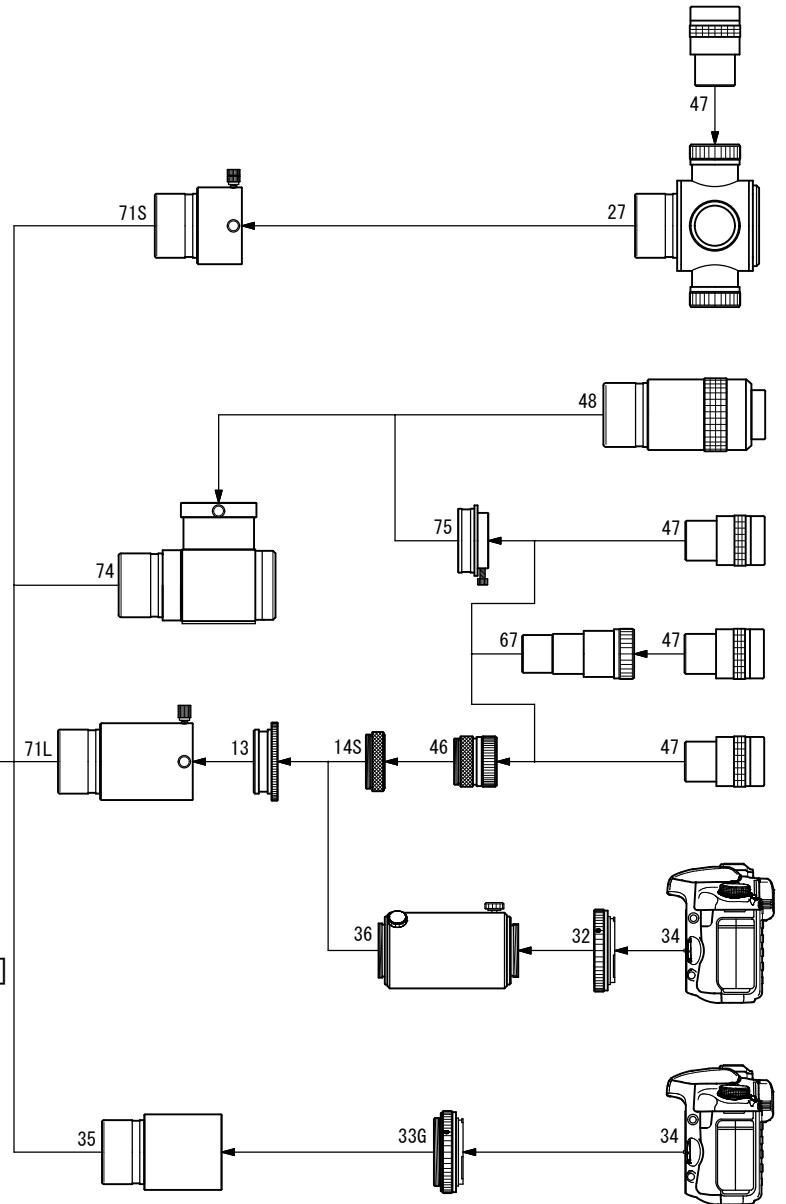

FC-100DZ

Extender-Q 1.6x(50.8) System Chart

▼ Standard Accessories

- 10. F-50.8 AD Ring [TKP19001]
- 13. 50.8 Sleeve [TKP00113]
- 14S. Coupling (S) [TKP00103]
- 46. Eyepiece adapter 31.7 [TKP00101]
- 70. Eyepiece adapter (50.8) [TKP27110]
- 71L. Extension tube (L) [TKP31112]

▼ Option Accessories

- 27. 4-Turret eyepiece holder (31.7D) [TKA00404]
- 32. T-mount DX-S (EOS) [TKA01250]
T-mount DX-S (Nikon) [TKA01254]
- 33G. T-mount DX-WR (EOS) [TKA01251]
T-mount DX-WR (Nikon) [TKA01255]
- 34. DSLR
- 35. CA-35 (50.8) [TKA31201]
- 36. TCA-4 [TKA00210]
- 47. Eyepiece (31.7)
- 48. Eyepiece (50.8)

TAKAHASHI