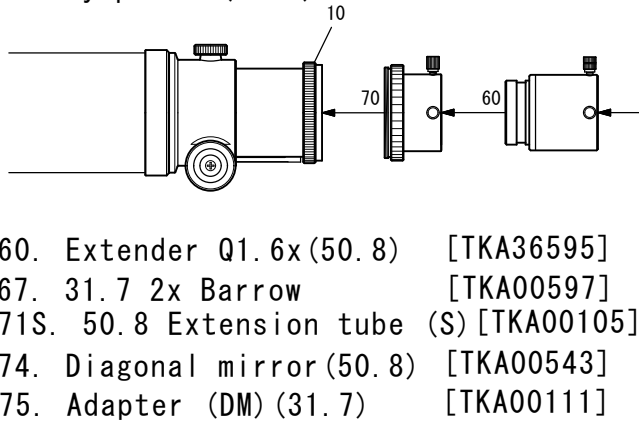

FC-100DZ

Extender-Q 1.6x(50.8) System Chart

▼ Standard Accessories

10. F-50.8 AD Ring [TKP19001]
13. 50.8 Sleeve [TKP00113]
- 14S. Coupling (S) [TKP00103]
46. Eyepiece adapter 31.7 [TKP00101]
70. Eyepiece adapter (50.8) [TKP27110]
- 71L. Extension tube (L) [TKP31112]

▼ Option Accessories

27. 4-Turret eyepiece holder (31.7D) [TKA00404]
32. T-mount DX-S (EOS) [TKA01250]
  T-mount DX-S (Nikon) [TKA01254]
- 33G. T-mount DX-WR (EOS) [TKA01251]
  T-mount DX-WR (Nikon) [TKA01255]
34. DSLR
35. CA-35 (50.8) [TKA31201]
36. TCA-4 [TKA00210]
47. Eyepiece (31.7)
48. Eyepiece (50.8)

TAKAHASHI